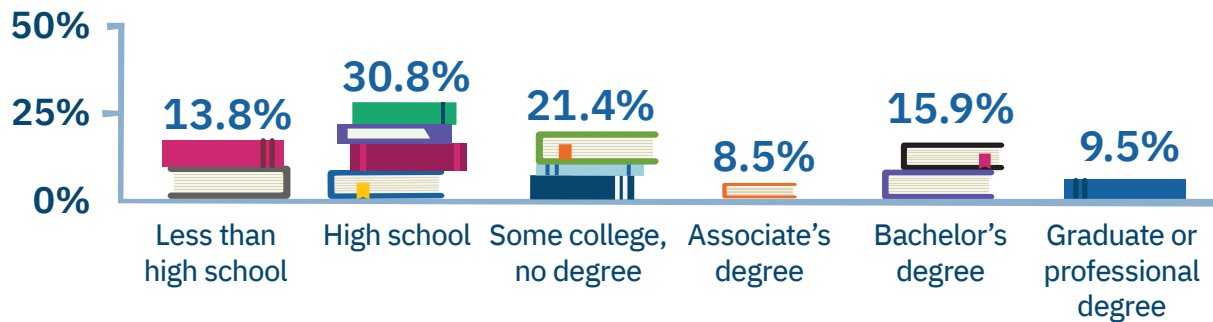

Educational Attainment in Alabama

How Many Pursue Higher Education?

Educational Attainment for People over 25 (2019)

UNEMPLOYMENT RATE BY EDUCATIONAL ATTAINMENT FOR PEOPLE between 25 and 65 (2019)

11.1%
Less than high school

6.1%
High school

4.6%
Some college or associate's degree

2.1%
Bachelor's degree or higher

MEDIAN EARNINGS BY EDUCATIONAL ATTAINMENT FOR PEOPLE OVER 25 (2019)

$22.1K
Less than high school

$29.9K
High school

$33.6K
Some college or associate's degree

$50.5K
Bachelor's degree

$60.8K
Graduate or professional degree